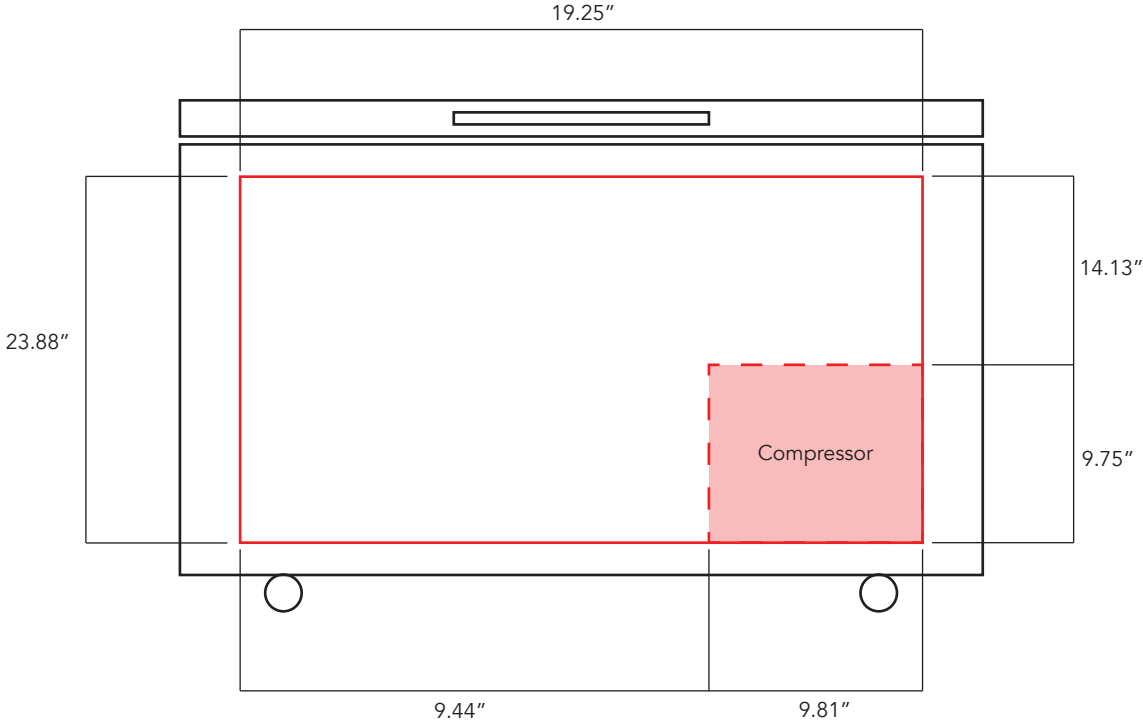

K20345-C Interior Cut Sheet

Front

Top